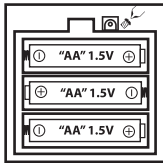

INDOOR
USE

HAUNTED LIVING™

#5269288

Model #61081

MOTION
AND SOUND
ACTIVATED

15.5-IN ANIMATED PORTRAIT THIS POP-OUT PORTRAIT PROMISES TO SHOCK!

LED
LIGHTS

SOUND
EFFECTS

Includes: (1) 15.5-IN ANIMATED PORTRAIT decoration.

10.24 in x 4.53 in x 15.55 in

All new materials: plastic. Surface washable only.

BATTERIES
INCLUDED

OPERATING INSTRUCTIONS

KEEP ALL PLASTIC AND WIRE PARTS AWAY FROM CHILDREN.

1. Carefully remove and discard "Try Me" wire and packaging.
2. Use a small Phillips/crosshead screwdriver to open the battery compartment located on back of 15.5-IN ANIMATED PORTRAIT.
3. Place 3 brand new AA alkaline batteries into the battery compartment and replace cover.
4. Place power switch located on back of item to the "ON" position to operate in sound and motion activation mode.
5. Make a loud sound (clap), or wave hand in front of the 15.5-IN ANIMATED PORTRAIT to activate the scary sequence!

NOTE: Leave switch in the "OFF" position when not in use.

BATTERY INSTRUCTIONS AND CAUTIONS

- Contains (3) AA 1.5-volt alkaline batteries. Batteries are not rechargeable.
- Battery installation and removal should be performed by an adult. Batteries are harmful if swallowed. Keep away from young children.
- Remove batteries when not in use.
- Use only batteries recommended in the instructions.
- Do not mix new and used batteries.
- Do not mix alkaline, carbon-zinc, nickel-cadmium, rechargeable or different types of batteries.
- Be mindful to insert batteries with the correct polarity (+/-) as indicated.
- Remove all exhausted batteries.
- Rechargeable batteries are only to be charged under adult supervision.
- Rechargeable batteries are to be removed from the item before being charged.
- Non-rechargeable batteries are not to be recharged.
- The supply terminals are not to be short-circuited.
- Always dispose of exhausted batteries properly.
- Do NOT dispose of batteries in fire, they may leak or explode.

WARNING! CHOKING HAZARD - SMALL PARTS.

This item is not a toy. For decoration only. This product is intended for use by persons 15 years of age and older. Not intended for use by children 14 years of age and younger.

**If you
have any
questions or
problems,**

please call our customer service department at 888-251-1006, 8 a.m. - 8 p.m., EST, Monday - Sunday. You could also contact us at partsplus@lowes.com.

HAUNTED LIVING
and logo design are
trademarks or
registered trademarks
of LF, LLC.
All rights reserved.

AGES 15+

MADE IN CHINA

SS22396